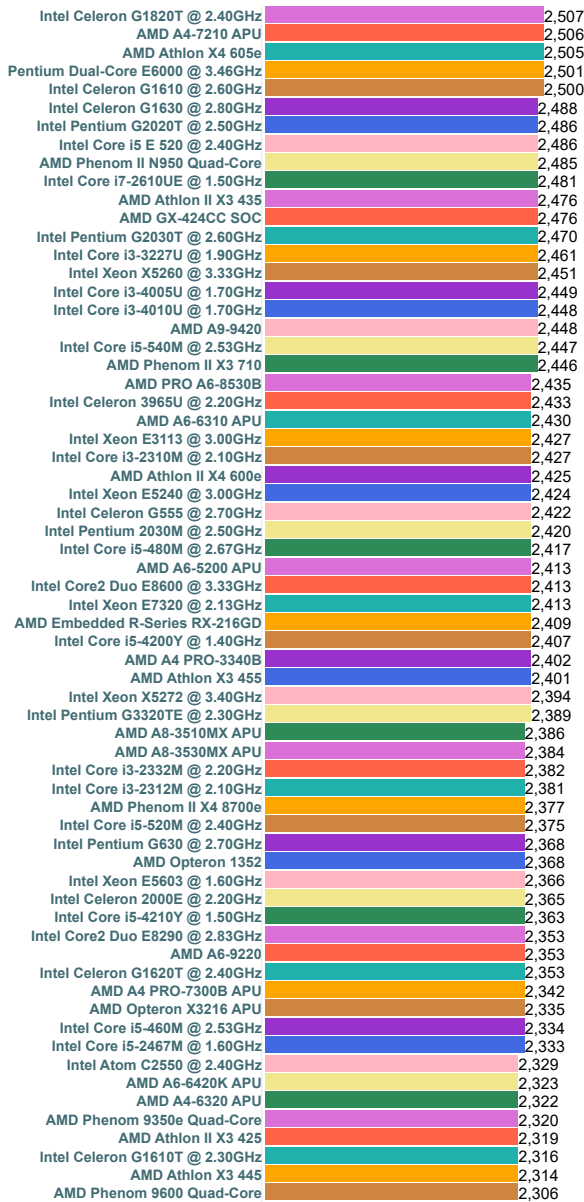

PassMark - CPU Mark

High End CPUs - Updated 17th of January 2018