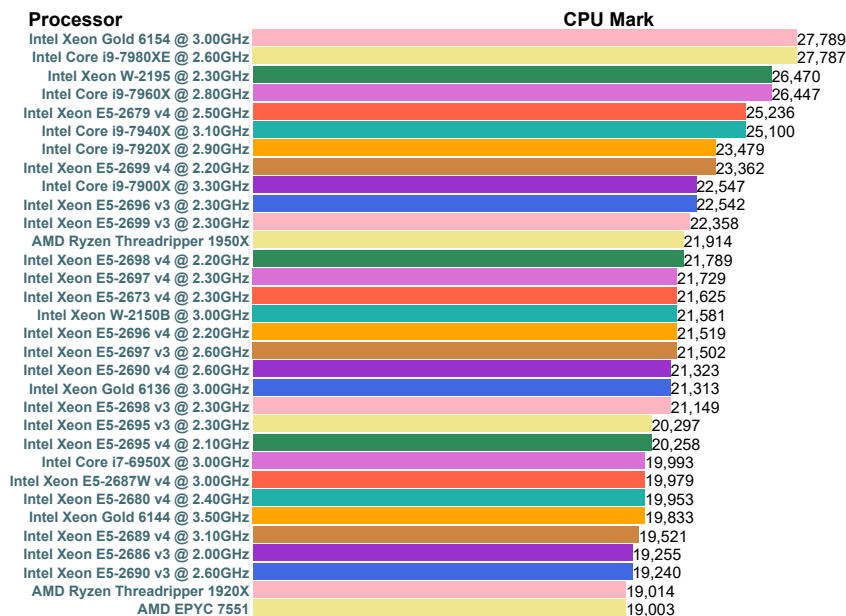

PassMark - CPU Mark

High End CPUs - Updated 17th of January 2018